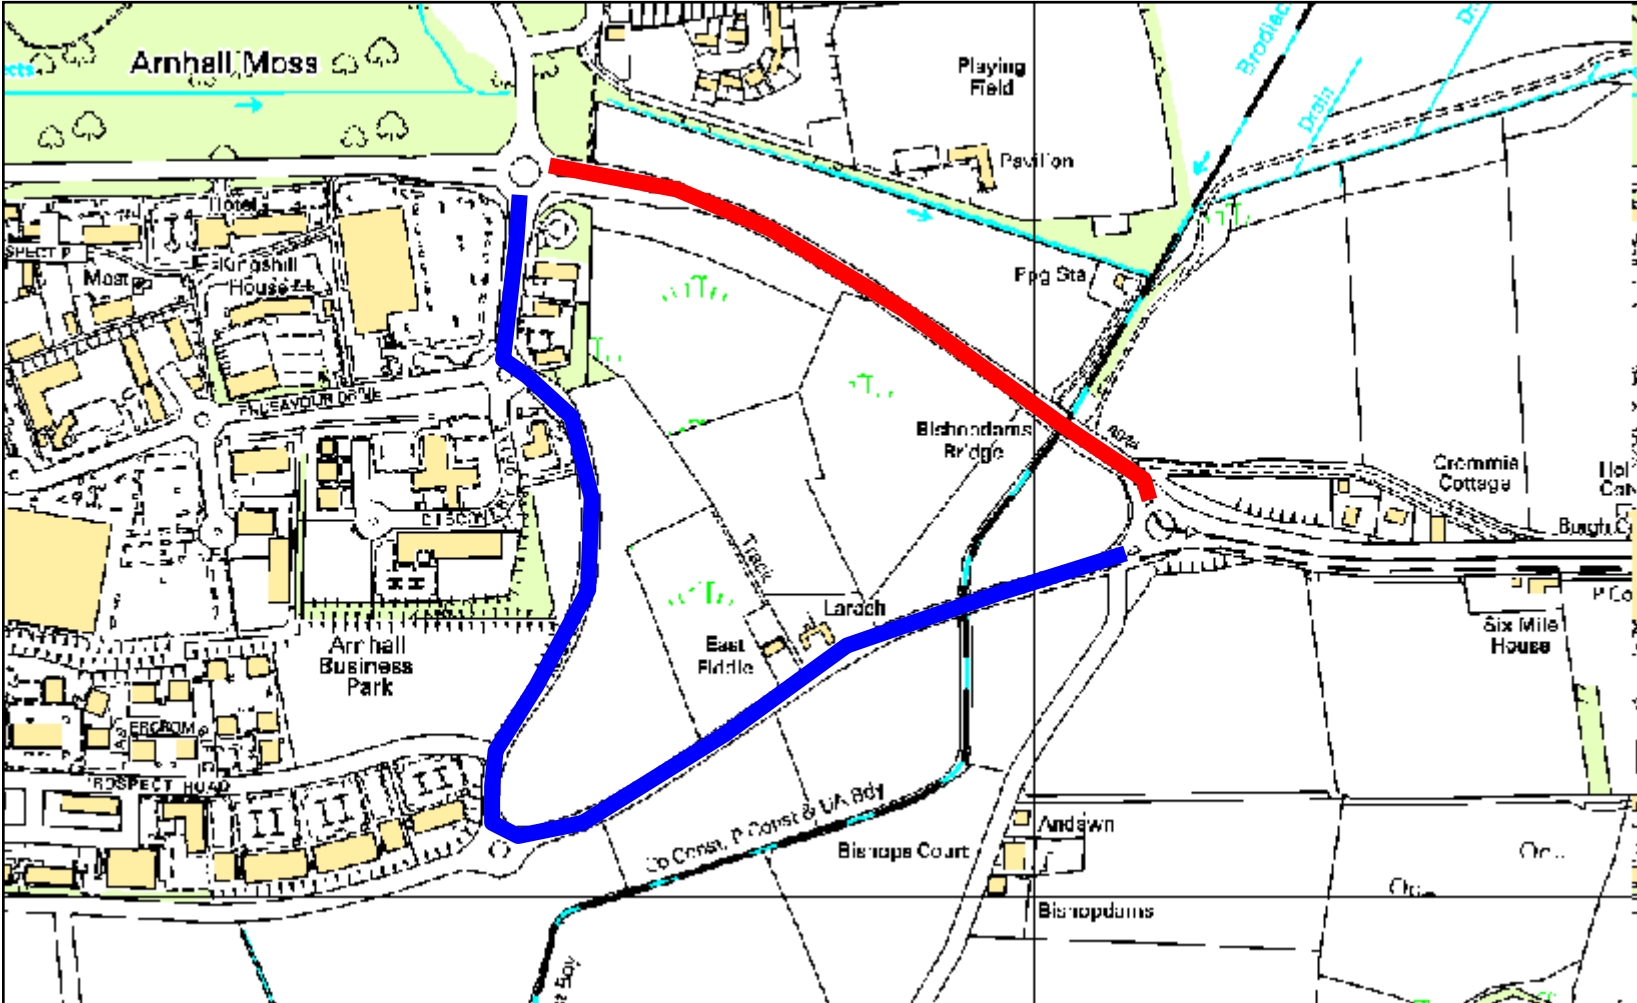

A944 Tesco Roundabout to Bishopdam Bridge – 24-02-14

Closure ———
Diversion ———

Aberdeenshire Council
Infrastructure Services