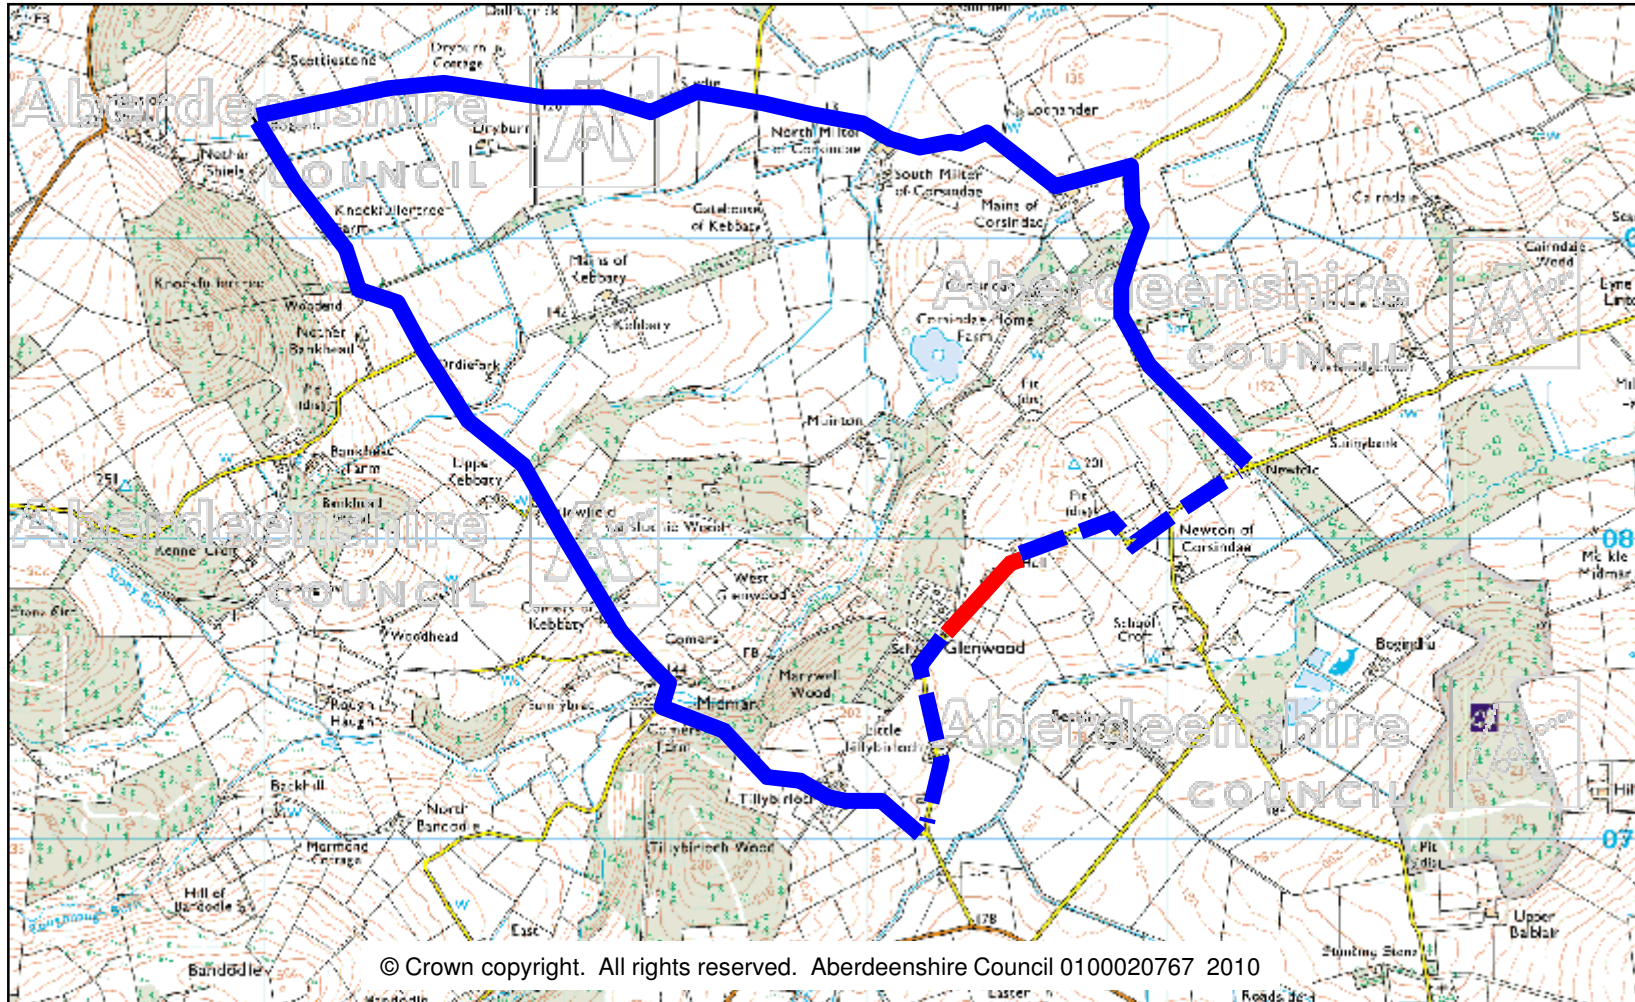

# C142c Midmar – 28 July 2014

Closure █

Diversion █

Aberdeenshire Council  
Infrastructure Services