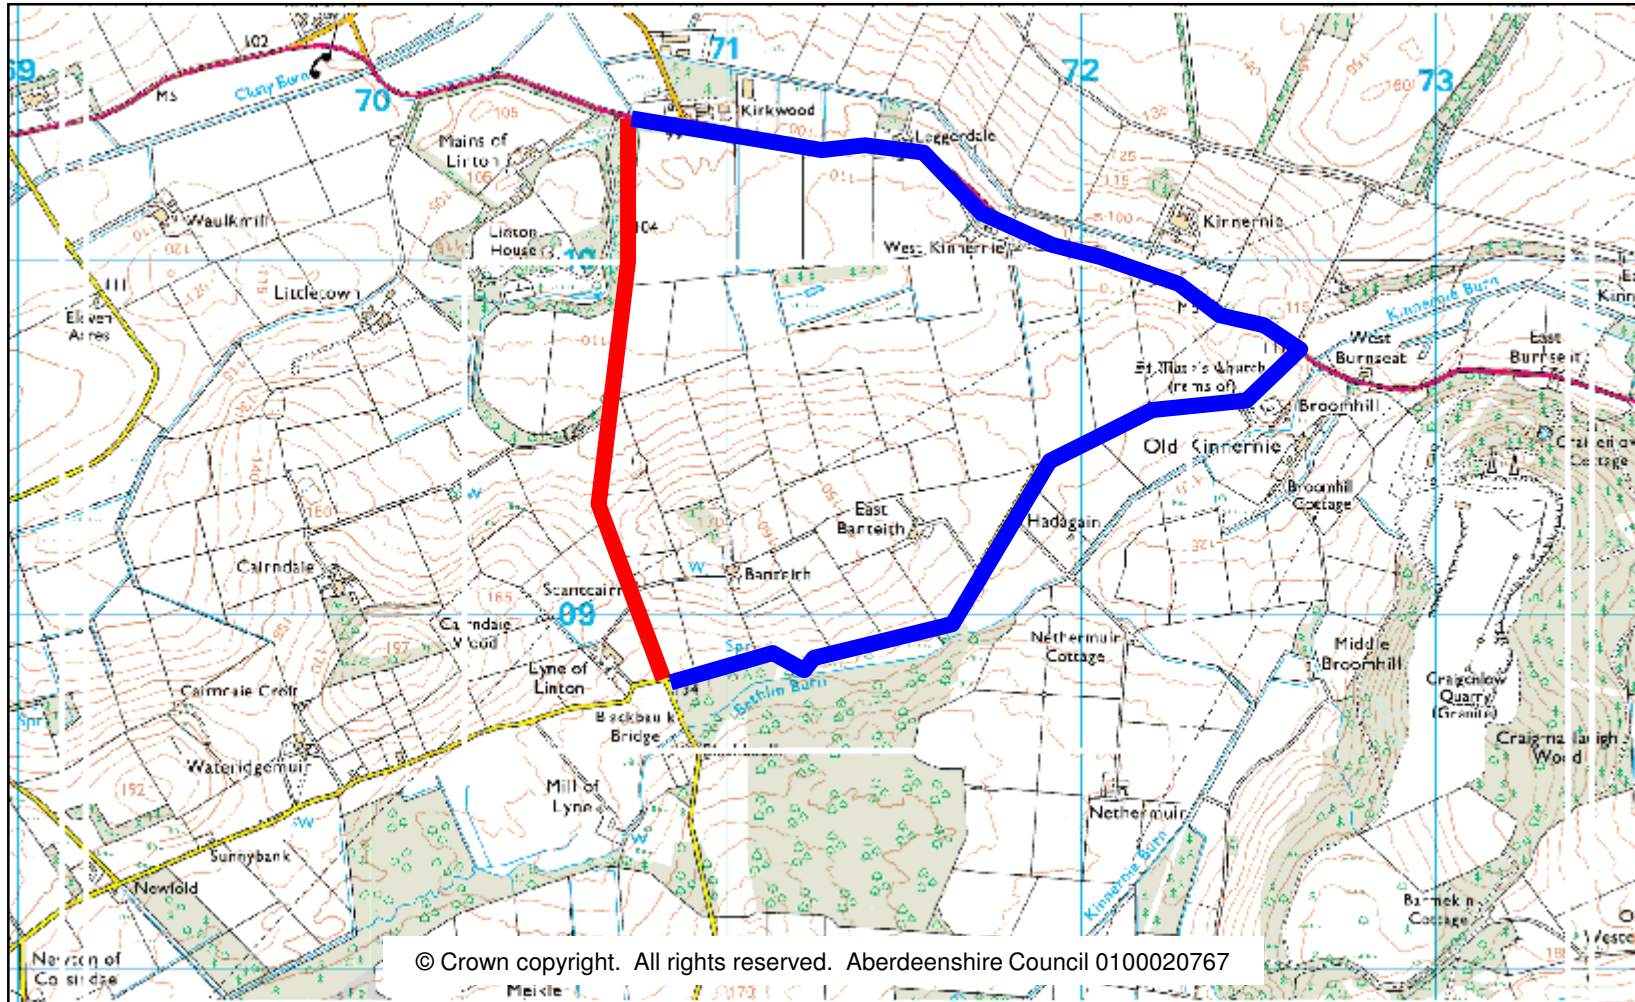

C141c – A944 to Lyne of Linton – 20 April 2015

Closure █
Diversion █

Aberdeenshire Council
Infrastructure Services