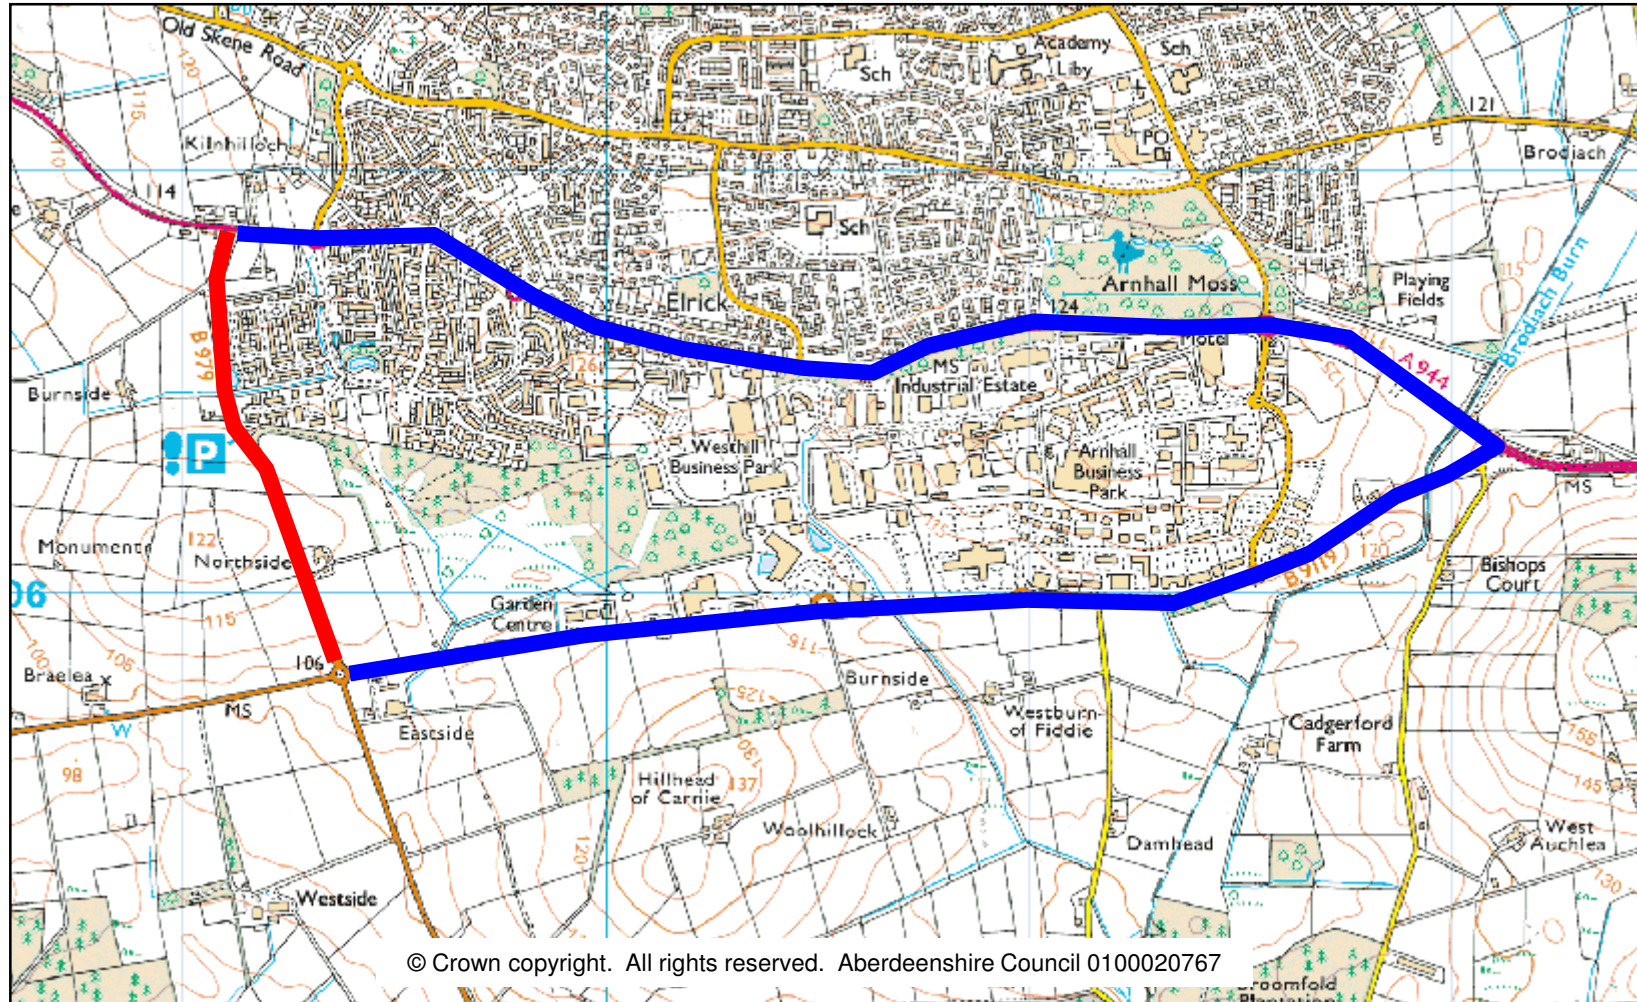

B979 Mason Lodge to jct with B9119 – 23 October 2016

Closure 
Diversion 

Aberdeenshire Council
Infrastructure Services